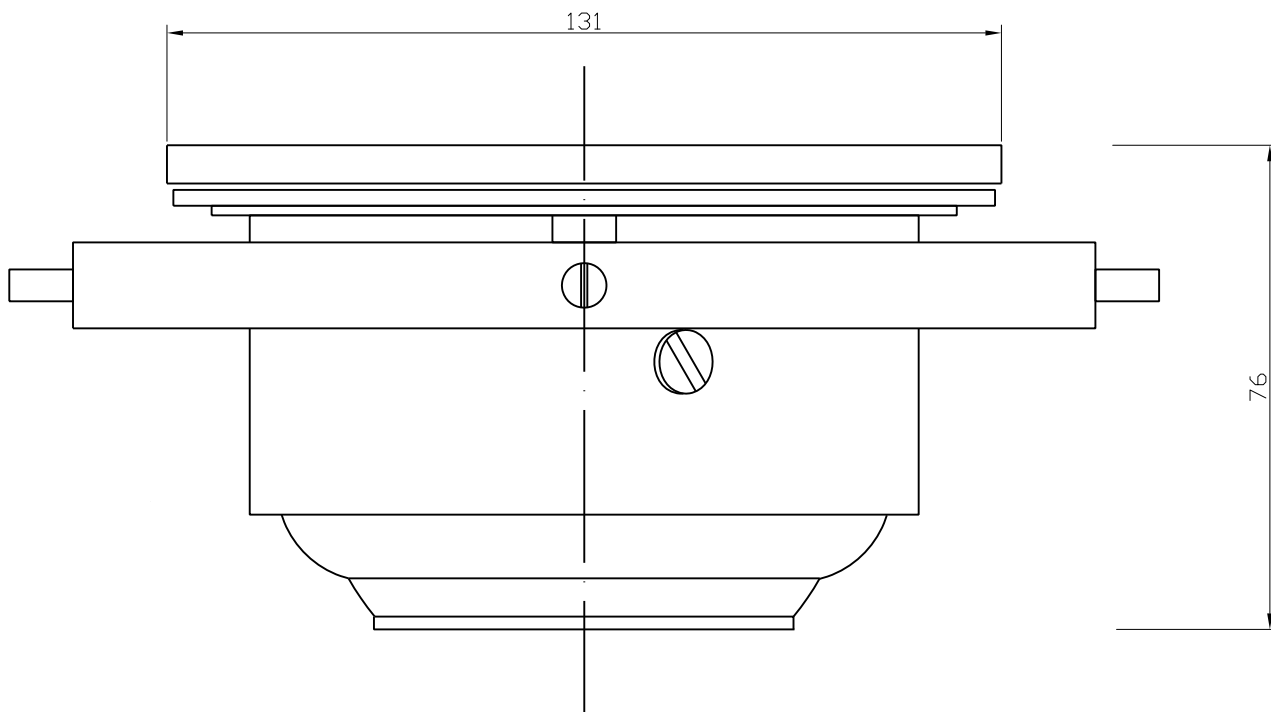

MESSRS.

SHIP NO.

FS-100

DATE

DOCUMENTS		SPECIFICATIONS	
B8120	BINNACLE	MODEL	FS-100
B1020	COMPASS BOWL	POWER	DC 24V
		COLOR	2.5G 7/2

DAIKO KEIKI SEISAKUSHO CO.,LTD.

DATE	CHECK	DRAWN	COMPASS BOWL
2011-11		YUKIO	
DAIKO KEIKI SEISAKUSHO CO.,LTD.			B1020