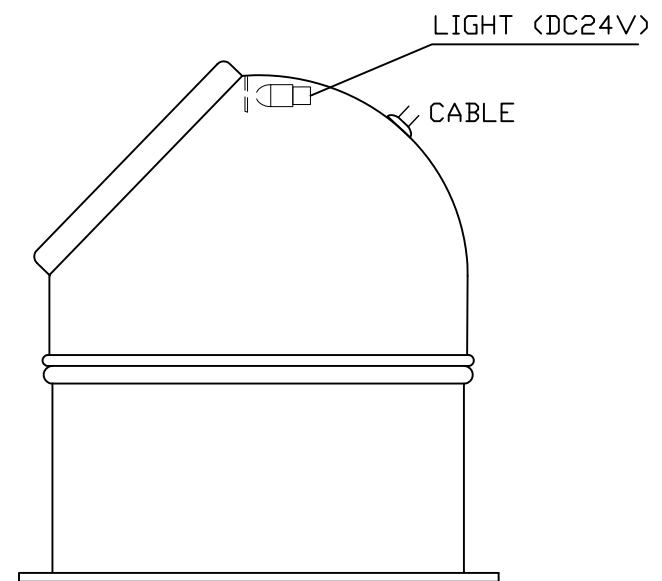

MESSRS.

SHIP NO.

FS-100

DATE

DOCUMENTS		SPECIFICATIONS	
B8120	BINNACLE	MODEL	FS-100
B1020	COMPASS BOWL	POWER	DC 24V
		COLOR	2.5G 7/2

DAIKO KEIKI SEISAKUSHO CO.,LTD.

DATE	CHECK	DRAWN	COMPASS BOWL
2011-11		YUKIO	
DAIKO KEIKI SEISAKUSHO CO.,LTD.			B1020