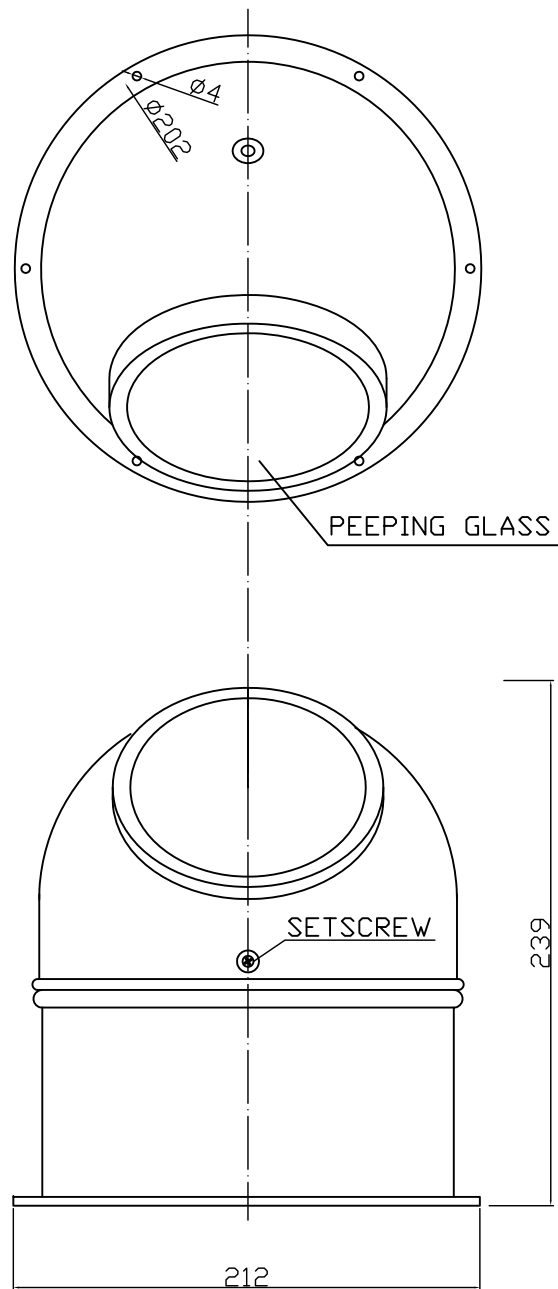

MESSRS.

SHIP NO.

FS-100

DATE

DOCUMENTS		SPECIFICATIONS	
B8120	BINNACLE	MODEL	FS-100
B1020	COMPASS BOWL	POWER	DC 24V
		COLOR	2.5G 7/2

DAIKO KEIKI SEISAKUSHO CO.,LTD.

DATE	CHECK	DRAWN	COMPASS BOWL
2011-11		YUKIO	
DAIKO KEIKI SEISAKUSHO CO.,LTD.			B1020